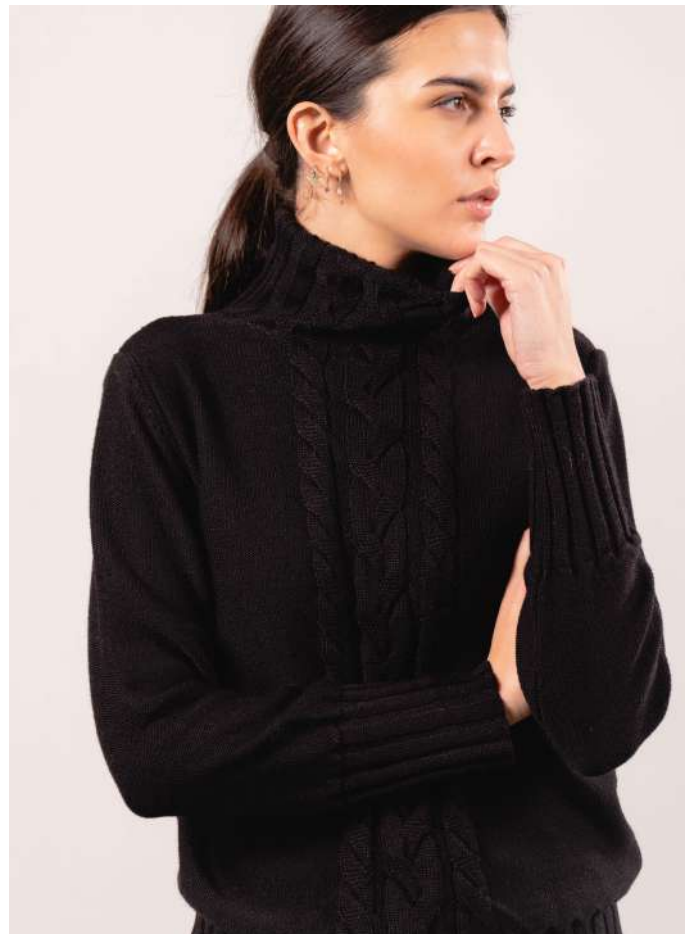

The logo for Stella V. is rendered in a black, elegant cursive script. The word 'Stella' is written in a flowing, connected style. The letter 'V' is significantly larger and more stylized, with a long, sweeping tail that curves upwards and to the right. A small, solid black five-pointed star is positioned at the top of the vertical stroke of the 'V', as if it were a shooting star or a comet.

MAGLIA SV1280
GIACCA SV1307
PANTALONE SV1252

MAGLIA SV1289
GIACCA SV1339
PANTALONE SV1306

MAGLIA SV1287
CARDIGAN SV1316
PANTALONE SV1306

46 di 48

MAGLIA SV1301

MAGLIA SV1281
CARDIGAN SV1283
PANTALONE SV1278