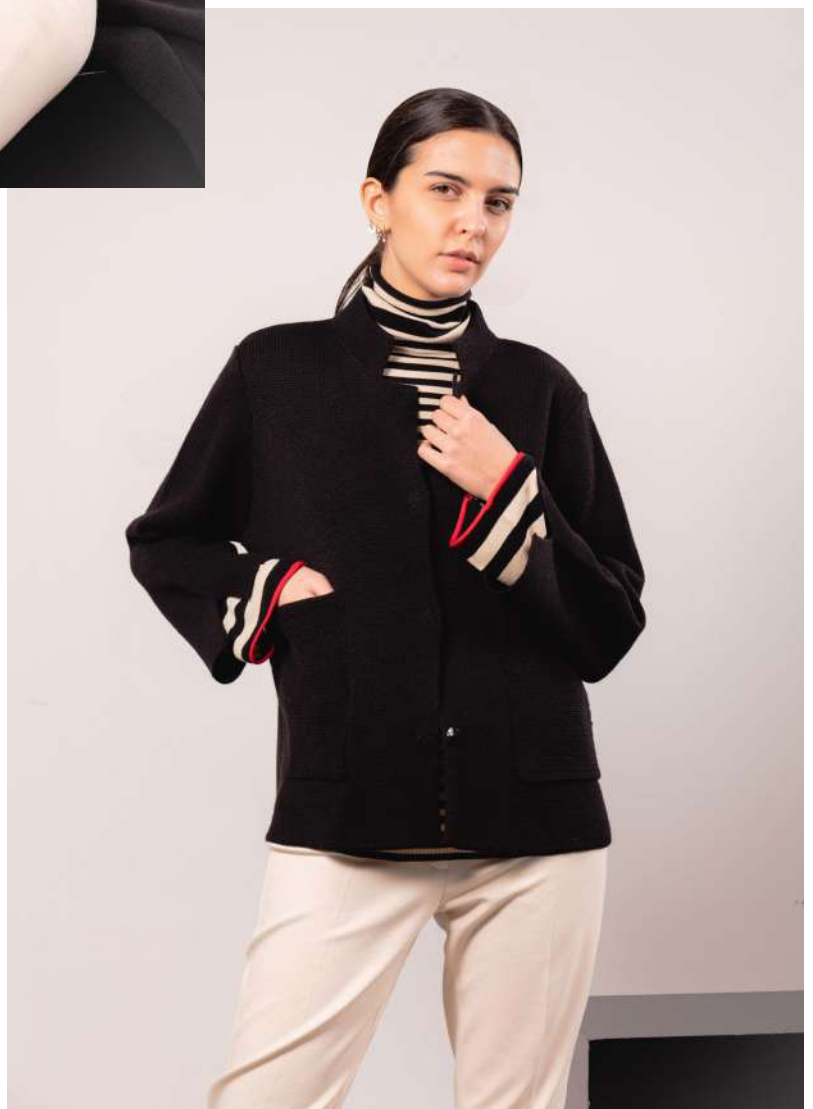

MAGLIA SV1280
GIACCA SV1307
PANTALONE SV1252