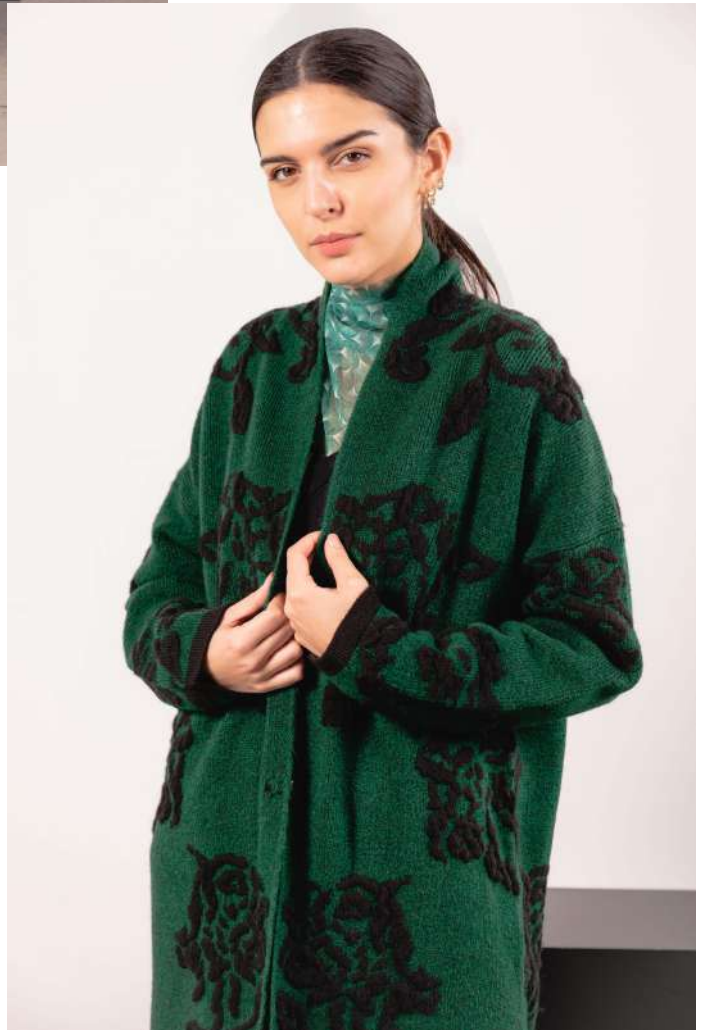

MAGLIA STAMPATA SV1263
MAGLIA SV1266
SPOLVERINO SV1342
PANTALONE SV1306

MAGLIA STAMPATA SV1263
MAGLIA SV1266
SPOLVERINO SV1342